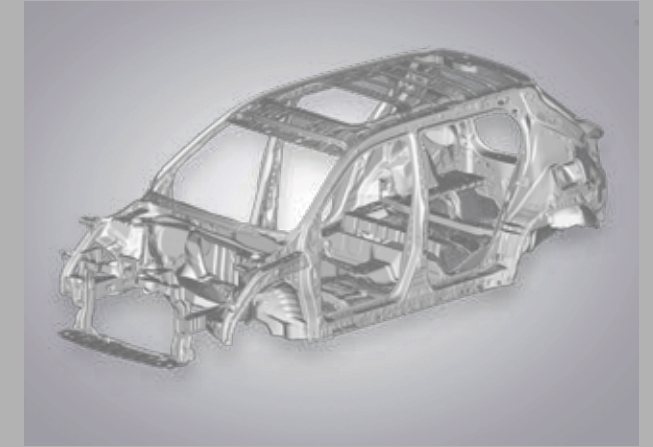

Advanced Compatibility Engineering (ACE™) Body Structure