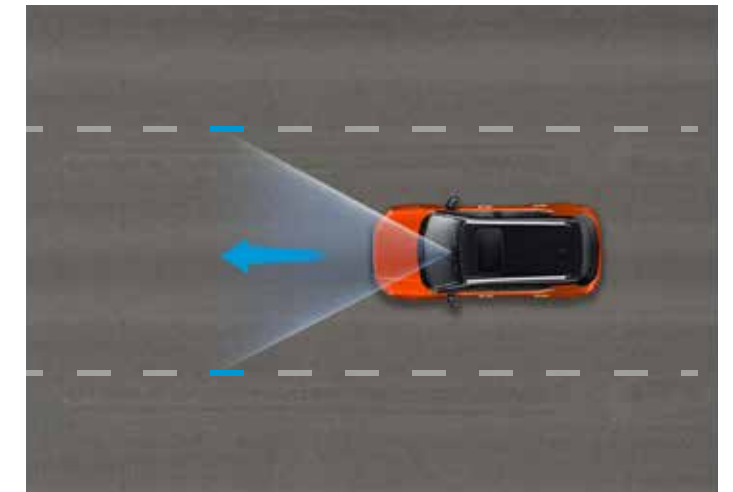

Improves visibility by automatically switching between low and high beam.

Road Departure Mitigation System

When the car seems to deviate from road boundaries, it gives audio-visual alerts with steering wheel support.

Lane Keeping Assist System (LKAS)

It steers the wheel to keep you in the middle of the lane while cruising along the highway.

Adaptive Cruise Control

Road Departure Mitigation System

Auto High-Beam

Lane Keeping Assist System (LKAS)

ROBUST & RELIABLE SAFETY

Elevate Your Safety

Peace of mind comes naturally with the state-of-the-art active and passive safety features of Elevate, keeping you and your loved ones protected.

LaneWatch™ Camera

When you signal left, the passenger-side mirror camera shows live video on your infotainment screen, eliminating blind spots for safer turning and lane changing.

Advanced Compatibility Engineering (ACE™) Body Structure