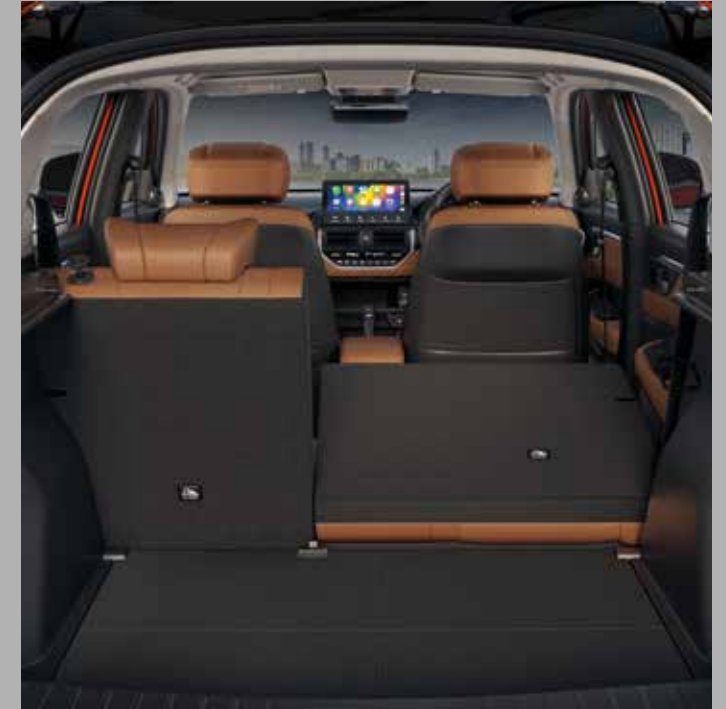

Rear Seat Back 60:40 Split & Foldable