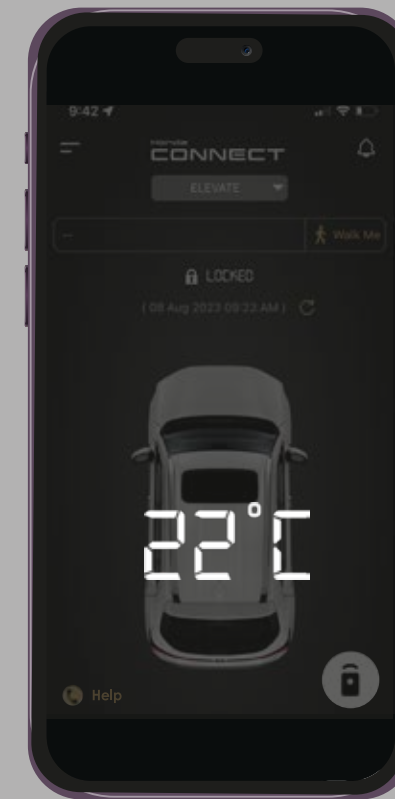

37 Smart Features with 5 Year Complimentary Subscription

Smartwatch Connectivity

Alexa Remote Capability

Honda CONNECT

Peace of mind

Enjoy uninterrupted long drives with the Honda Connect App that ensures your peace of mind.

- Service Scheduler
- Tow Away Alert
- Roadside Assistance
- Payment Gateway
- Tyre Pressure Monitoring System (TPMS)⁺
- Fuel Pay

And many more...

Safety & Security

Safety has always been Honda's priority. Honda Connect offers reliable security and always ensures your safety.

- Car Location
- Geo-Fence Alert
- Auto Crash Notification
- Drive View Recorder (DVR)⁺
- Stolen Vehicle Tracking
- Contextual Speeding Alert
- Unauthorized Access Alert

And many more...

Convenience

Your convenience is essential. Which is why, Honda Connect offers features, that make your every drive effortless.