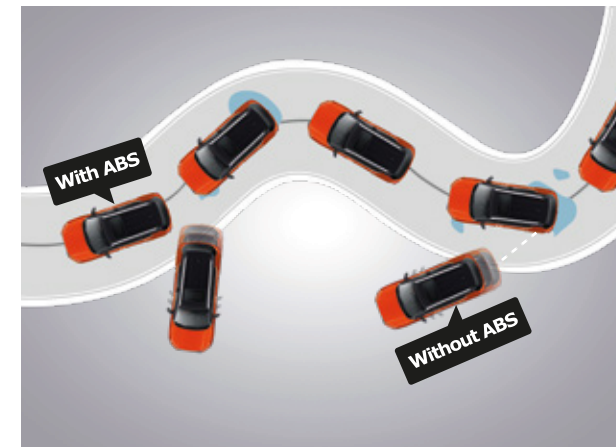

Anti-Lock Braking System (ABS) with Electronic Brake-force Distribution (EBD)